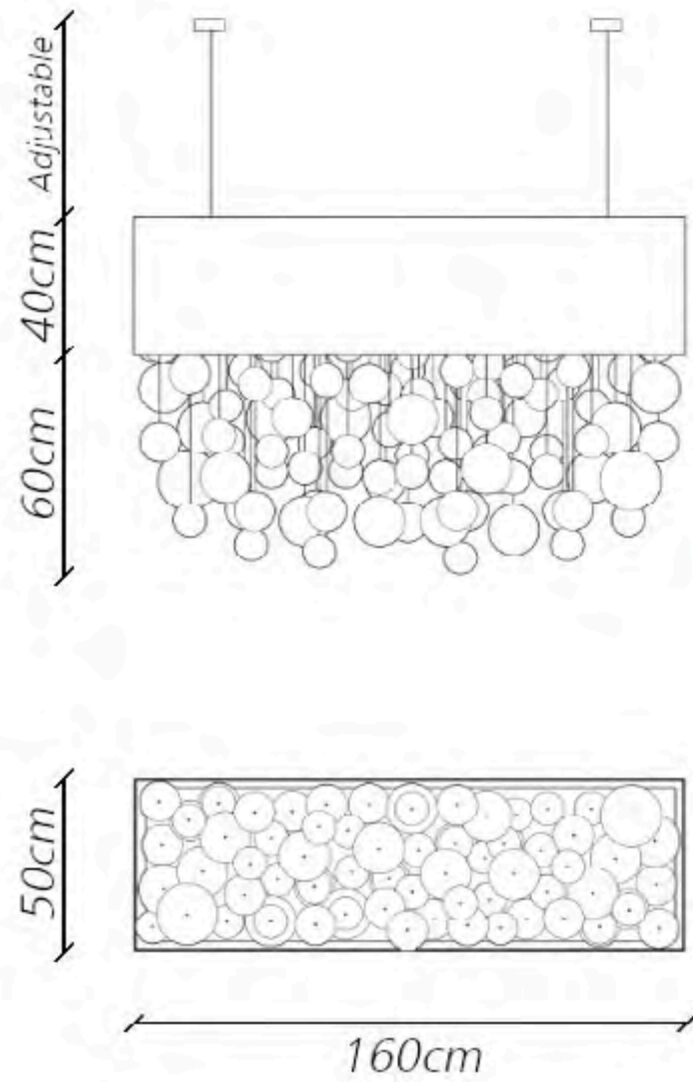

DESIGN SPECIFICATIONS

GLASS FINISH

Amber
"Liscio"

Amber
"Pulegoso"

Amber
"Rigadin"

Amber
"Rigamenà"

Amber
"Balloton"

METAL FINISH

Nickel

SS3600-160X50
Prototype 001
10 x MAX 25W - G9